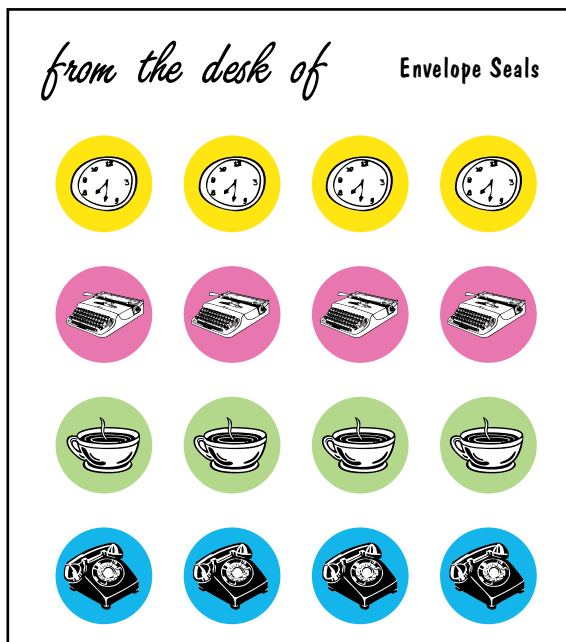

Fun-o-matics

from the desk of...™

Stationery Sets

Personalized stationery sets include notepaper, matching envelopes, and envelope seals. Matching address labels sold separately.

Personalized notepaper. Available in four colors.

Matching variety envelopes (shown with envelope seal and personalized address label). Four colors available.

Self-adhesive sheet of envelope seals

Personalized calling/business cards

Personalized stationery and desk items

Address labels and envelope seals

- sheet of standard-size 1.75" x .5" return address labels
- sheet of .75" round envelope seals
- printed on self-adhesive material and die cut for easy peel and stick